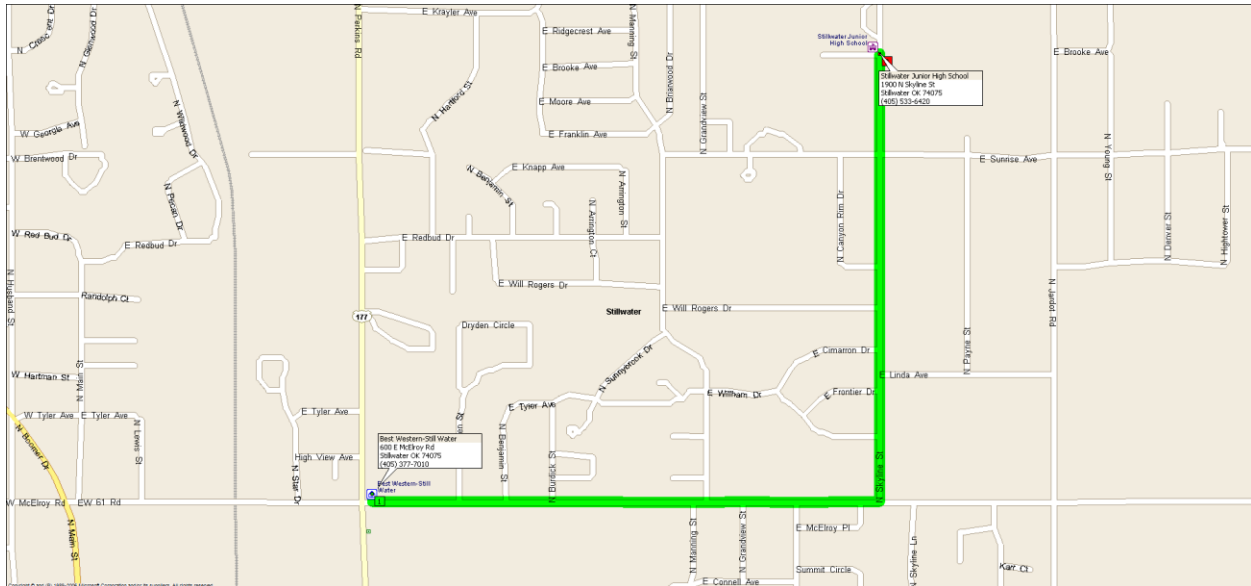

# NEW START/FINISH for 2009 Tour of Payne

For those who are familiar with the old Start/Finish, the new location is close to it (just 1.3 miles). Follow these directions from the Best Western - **NOW CALLED** the **STILLWATER PLAZA**.

1. Go 0.7 miles east on McElroy
2. Turn LEFT on N Skyline St and go 0.6 miles
3. Arrive at the Stillwater Jr. High on the LEFT (West) side.